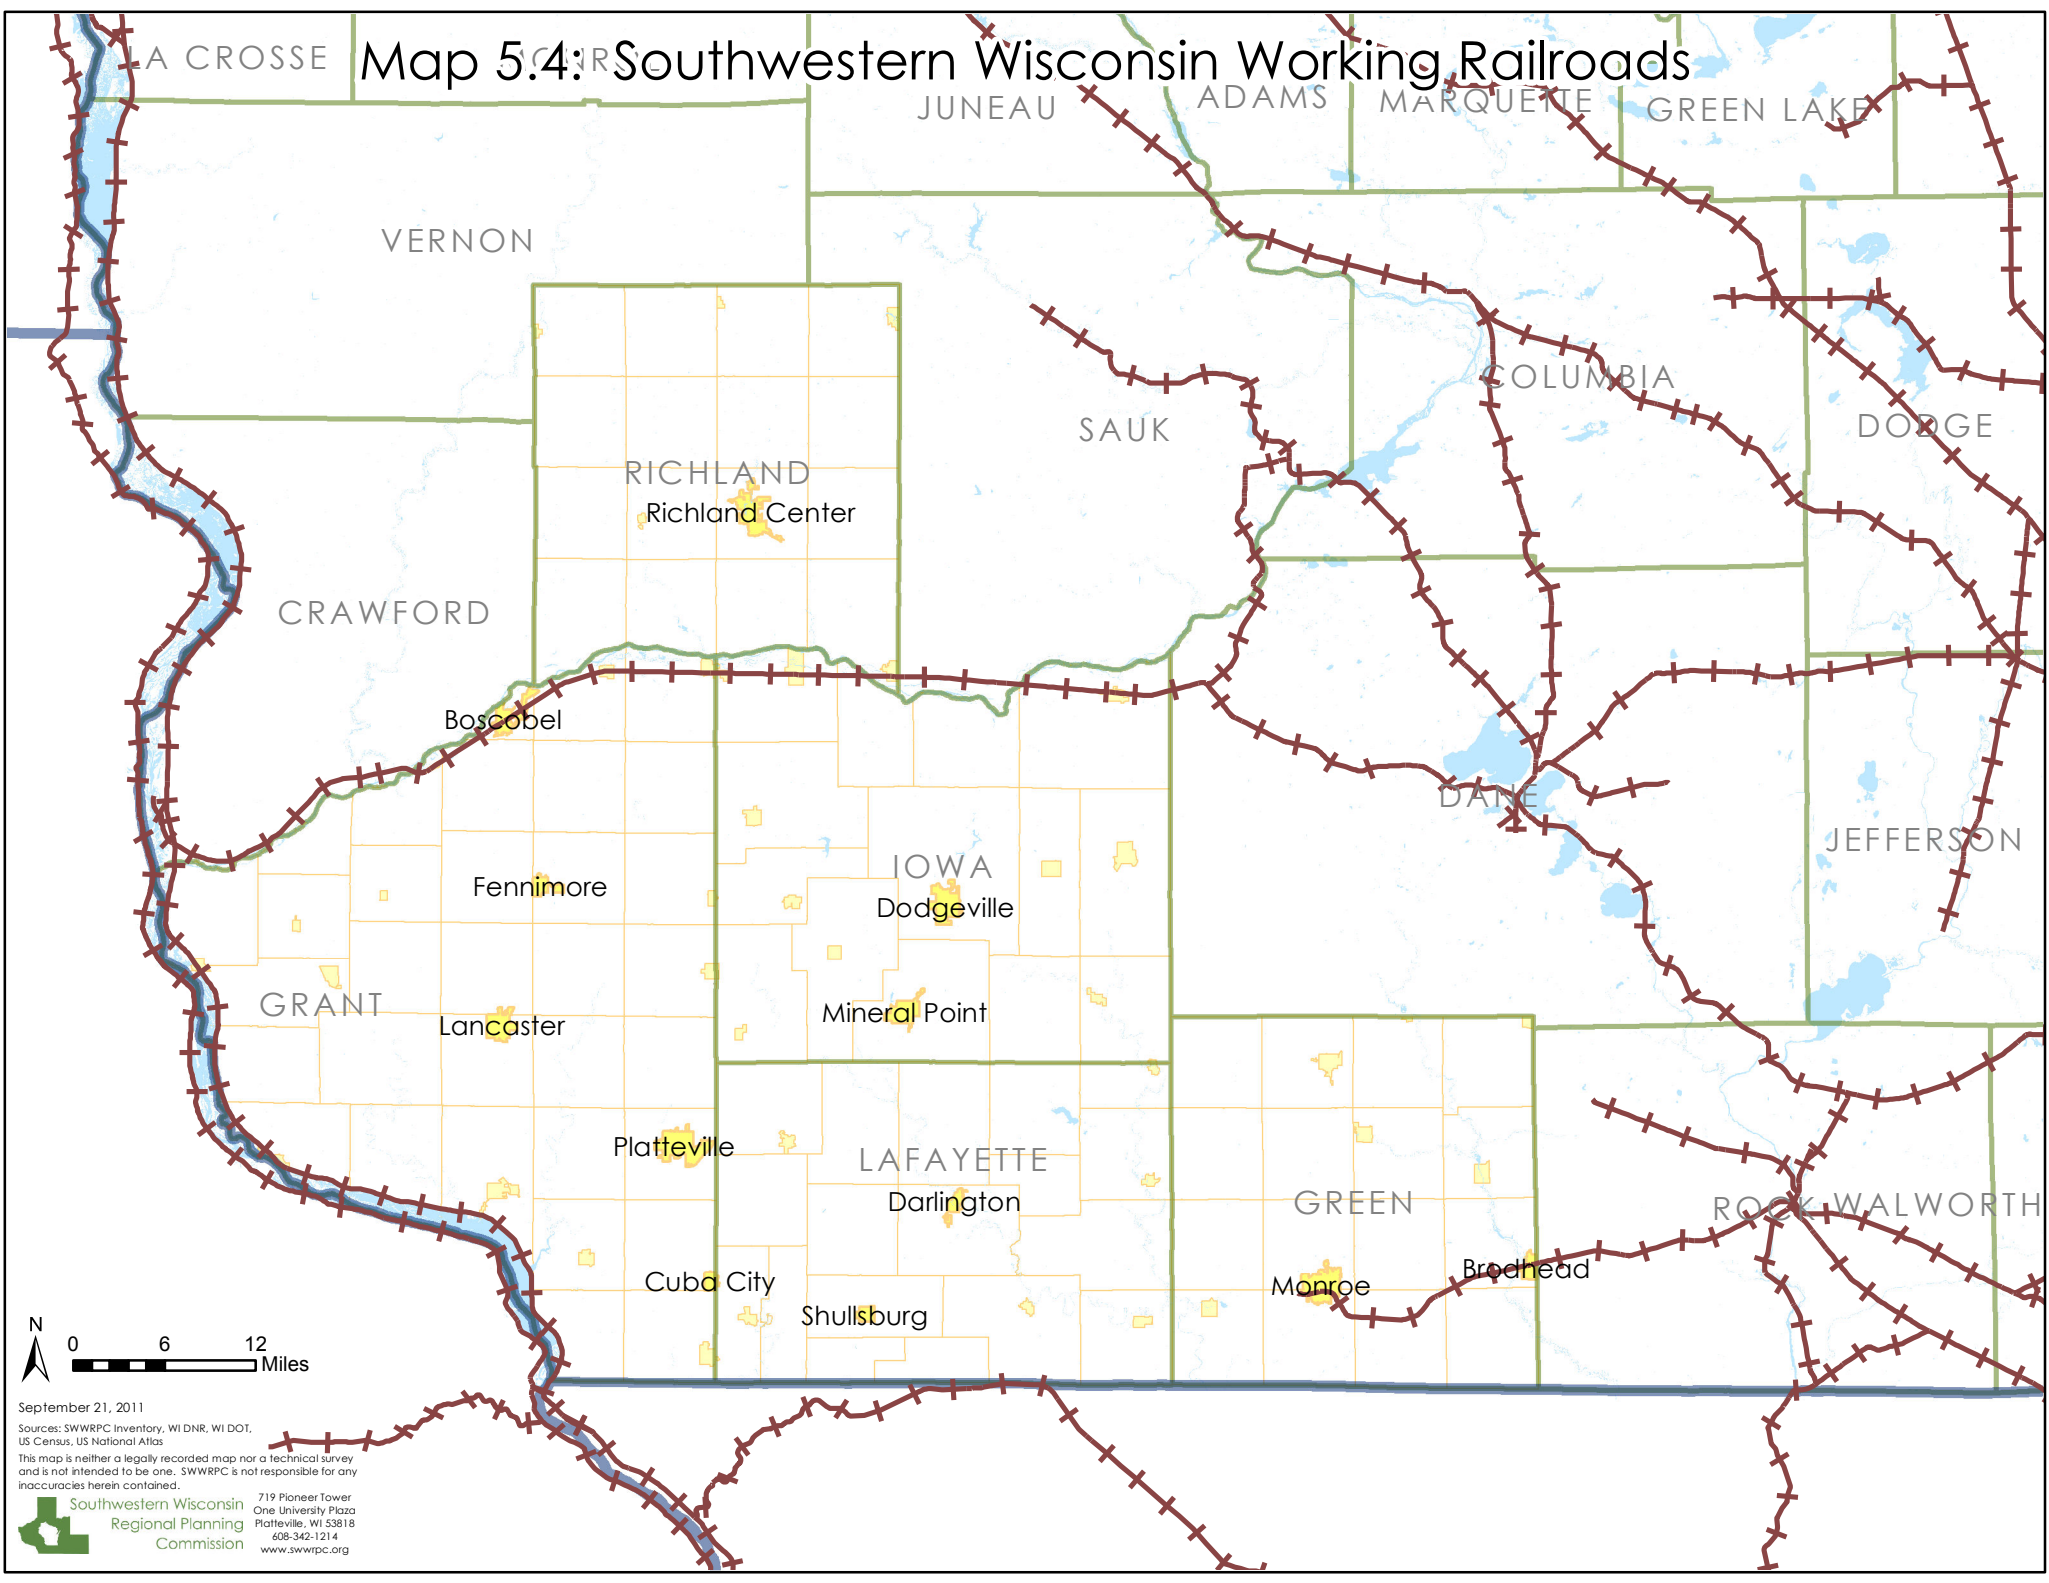

Map 5.4: Southwestern Wisconsin Working Railroads

September 21, 2011
 Sources: SWWRPC Inventory, WI DNR, WI DOT, US Census, US National Atlas
 This map is neither a legally recorded map nor a technical survey and is not intended to be one. SWWRPC is not responsible for any inaccuracies herein contained.

Southwestern Wisconsin
 Regional Planning
 Commission

719 Pioneer Tower
 One University Plaza
 Platteville, WI 53818
 608-342-1214
 www.swwrpc.org