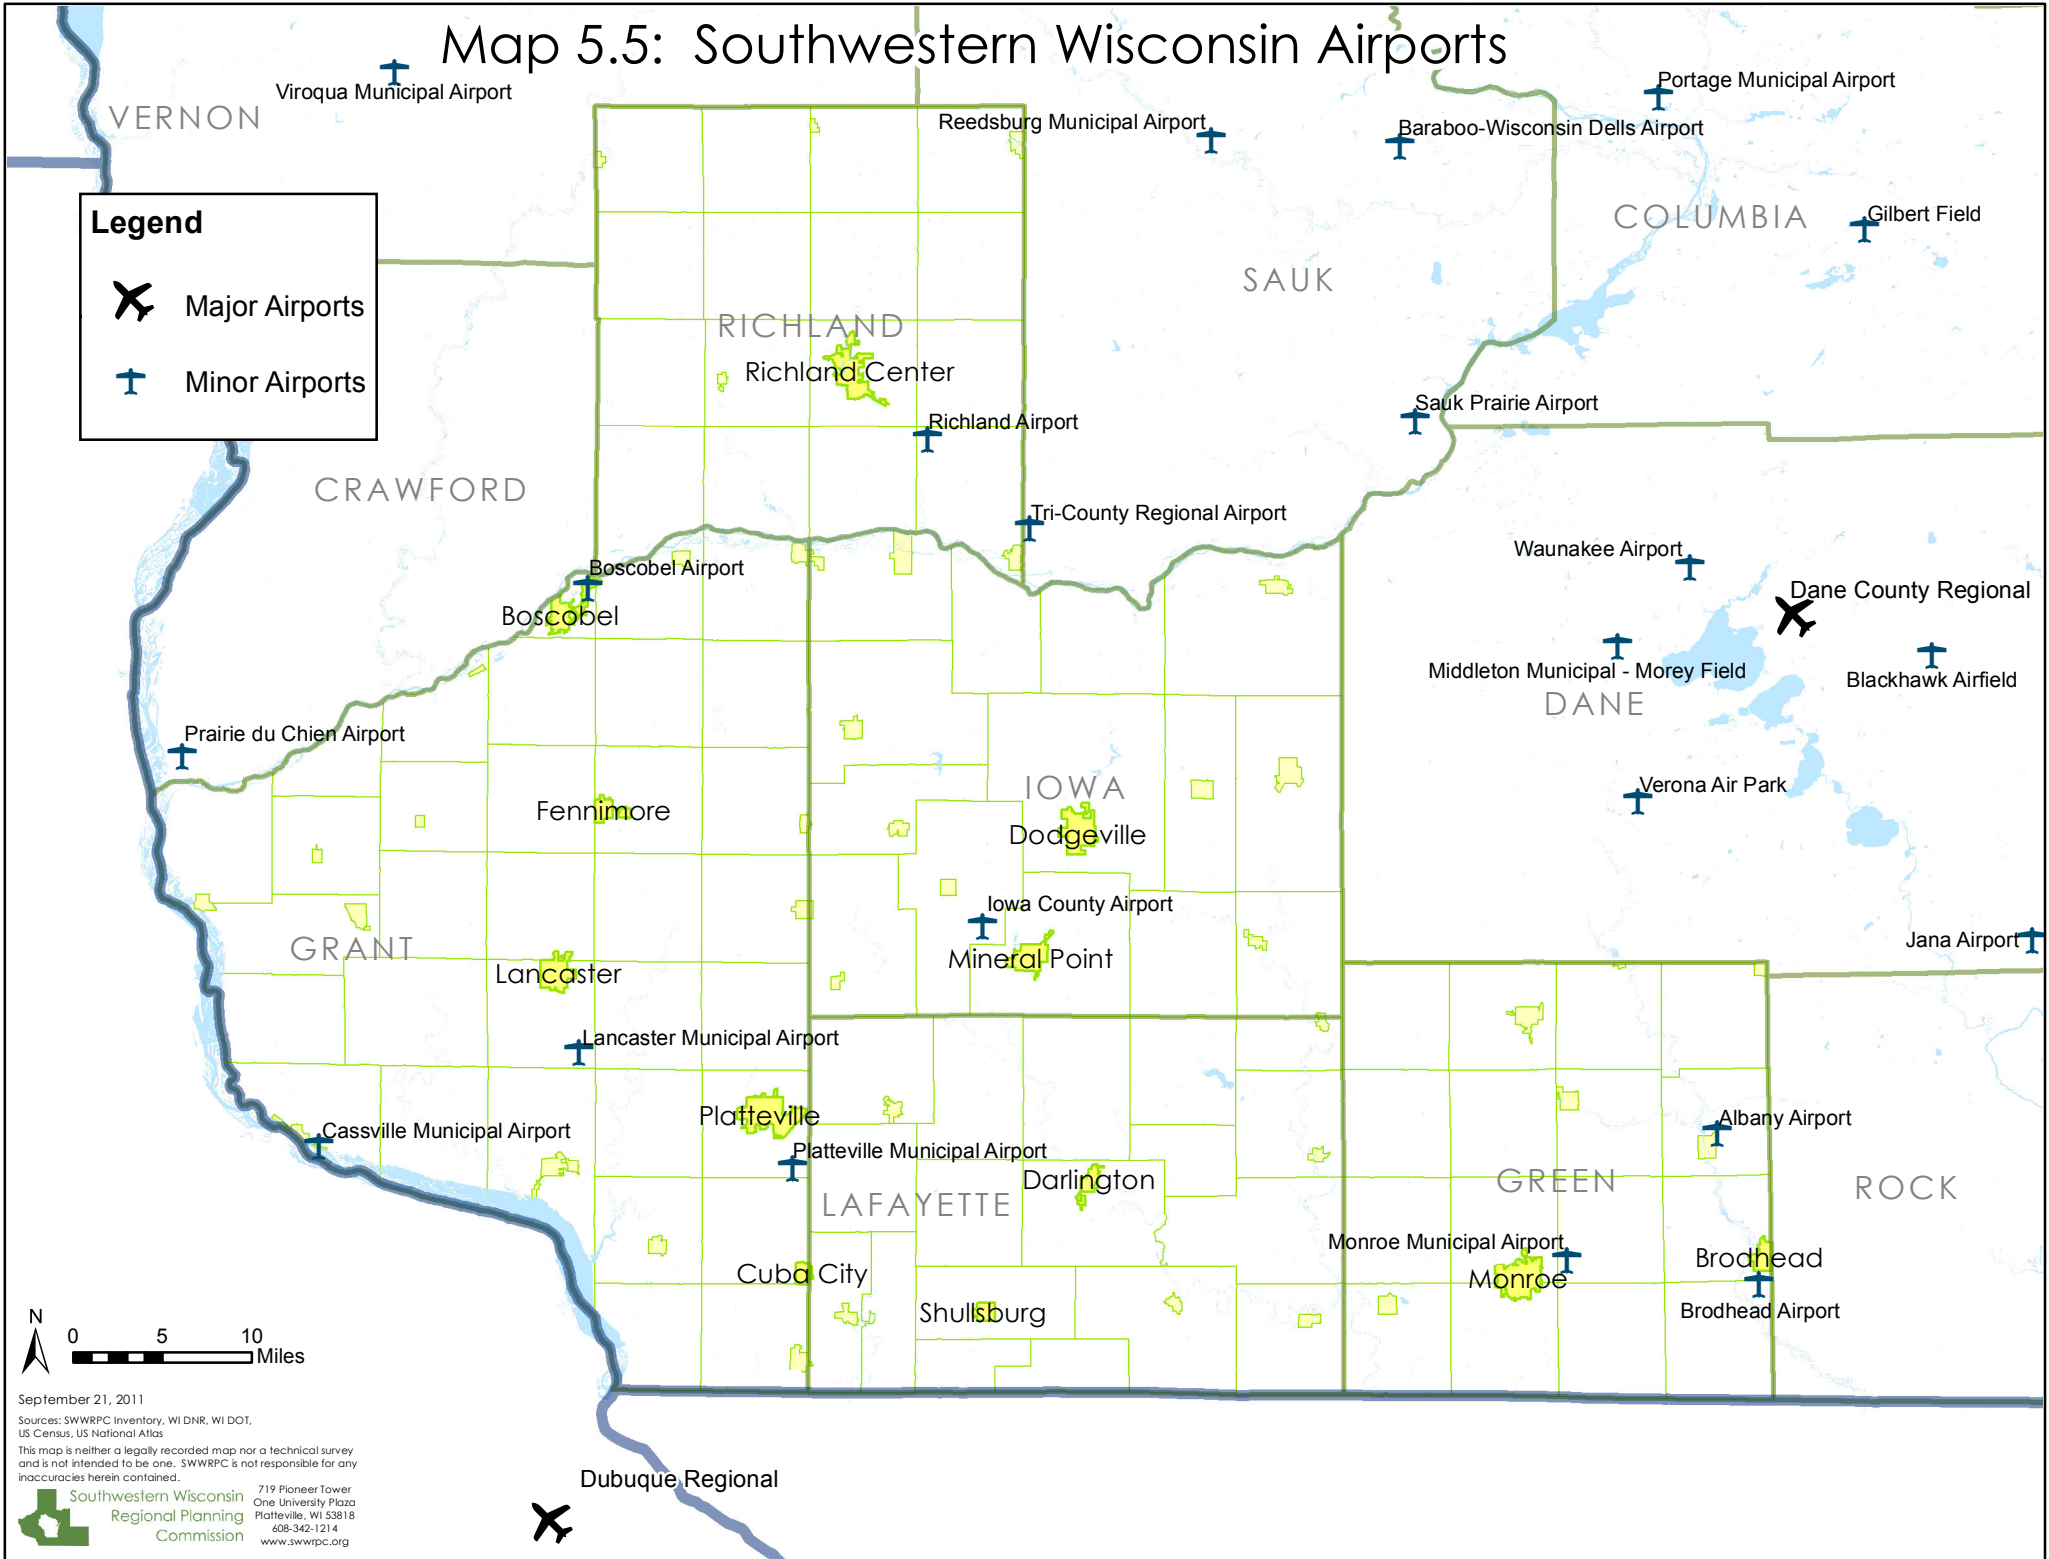

Map 5.5: Southwestern Wisconsin Airports

Legend

-  Major Airports
-  Minor Airports

September 21, 2011
 Sources: SWWRPC Inventory, WI DNR, WI DOT,
 US Census, US National Atlas
 This map is neither a legally recorded map nor a technical survey
 and is not intended to be one. SWWRPC is not responsible for any
 inaccuracies herein contained.

 Southwestern Wisconsin
 Regional Planning
 Commission

719 Pioneer Tower
 One University Plaza
 Platteville, WI 53818
 608-342-1214
 www.swwrpc.org

Dubuque Regional