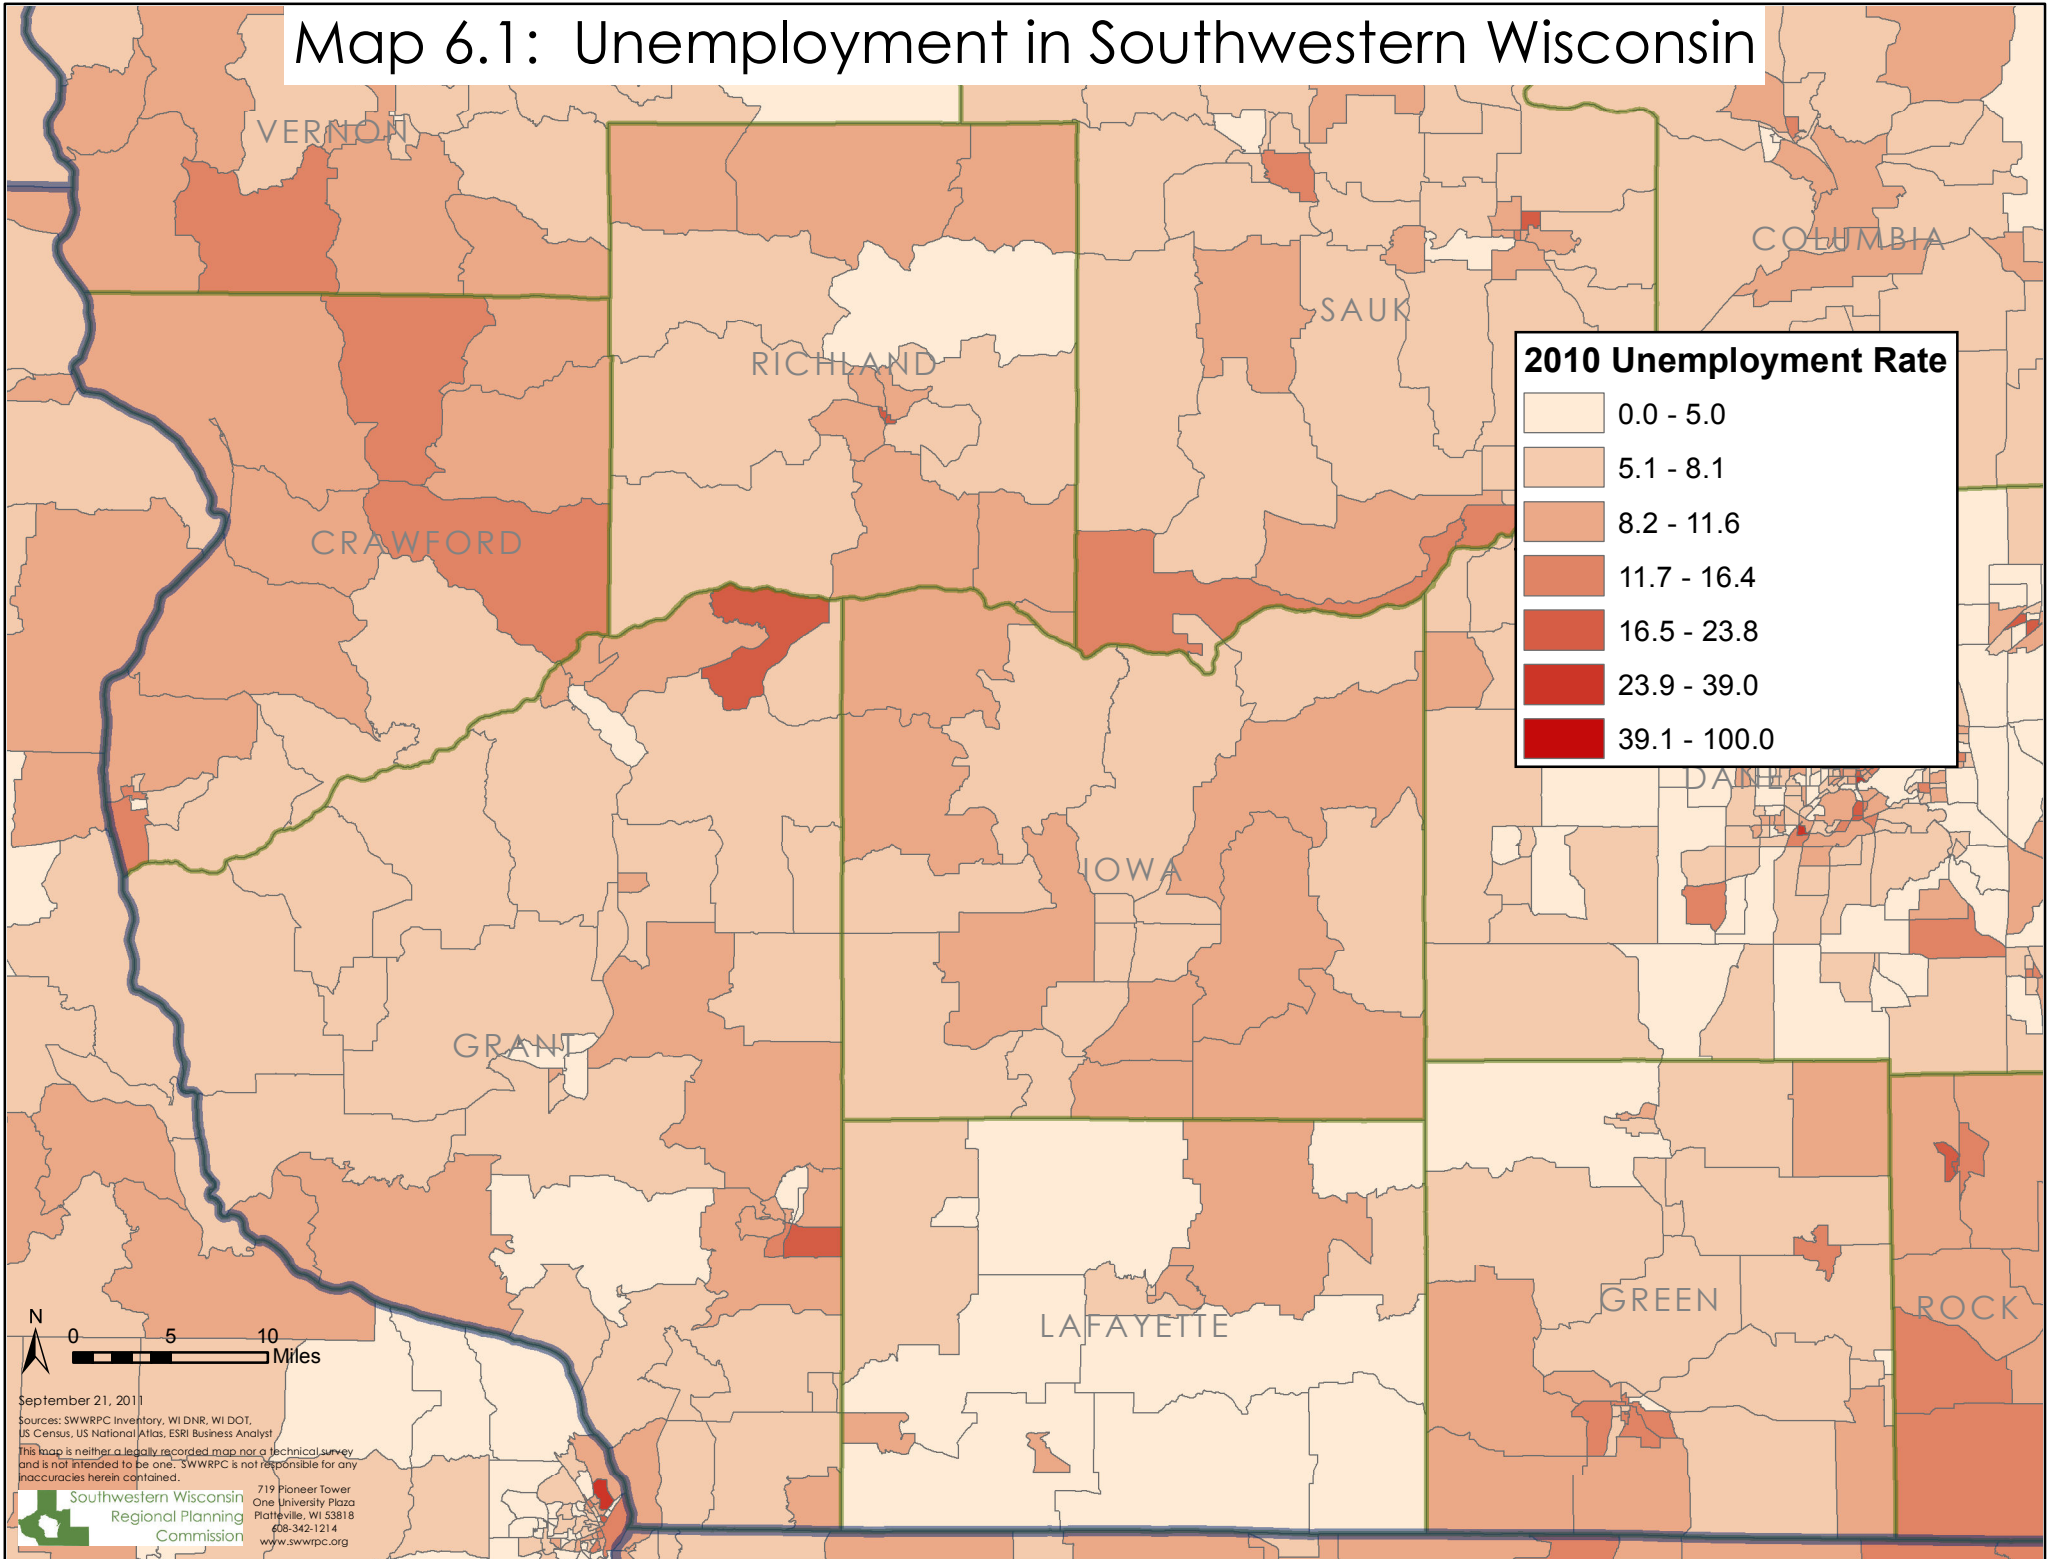

Map 6.1: Unemployment in Southwestern Wisconsin

September 21, 2011
Sources: SWWRPC Inventory, WI DNR, WI DOT, US Census, US National Atlas, ESRI Business Analyst
This map is neither a legally recorded map nor a technical survey and is not intended to be one. SWWRPC is not responsible for any inaccuracies herein contained.