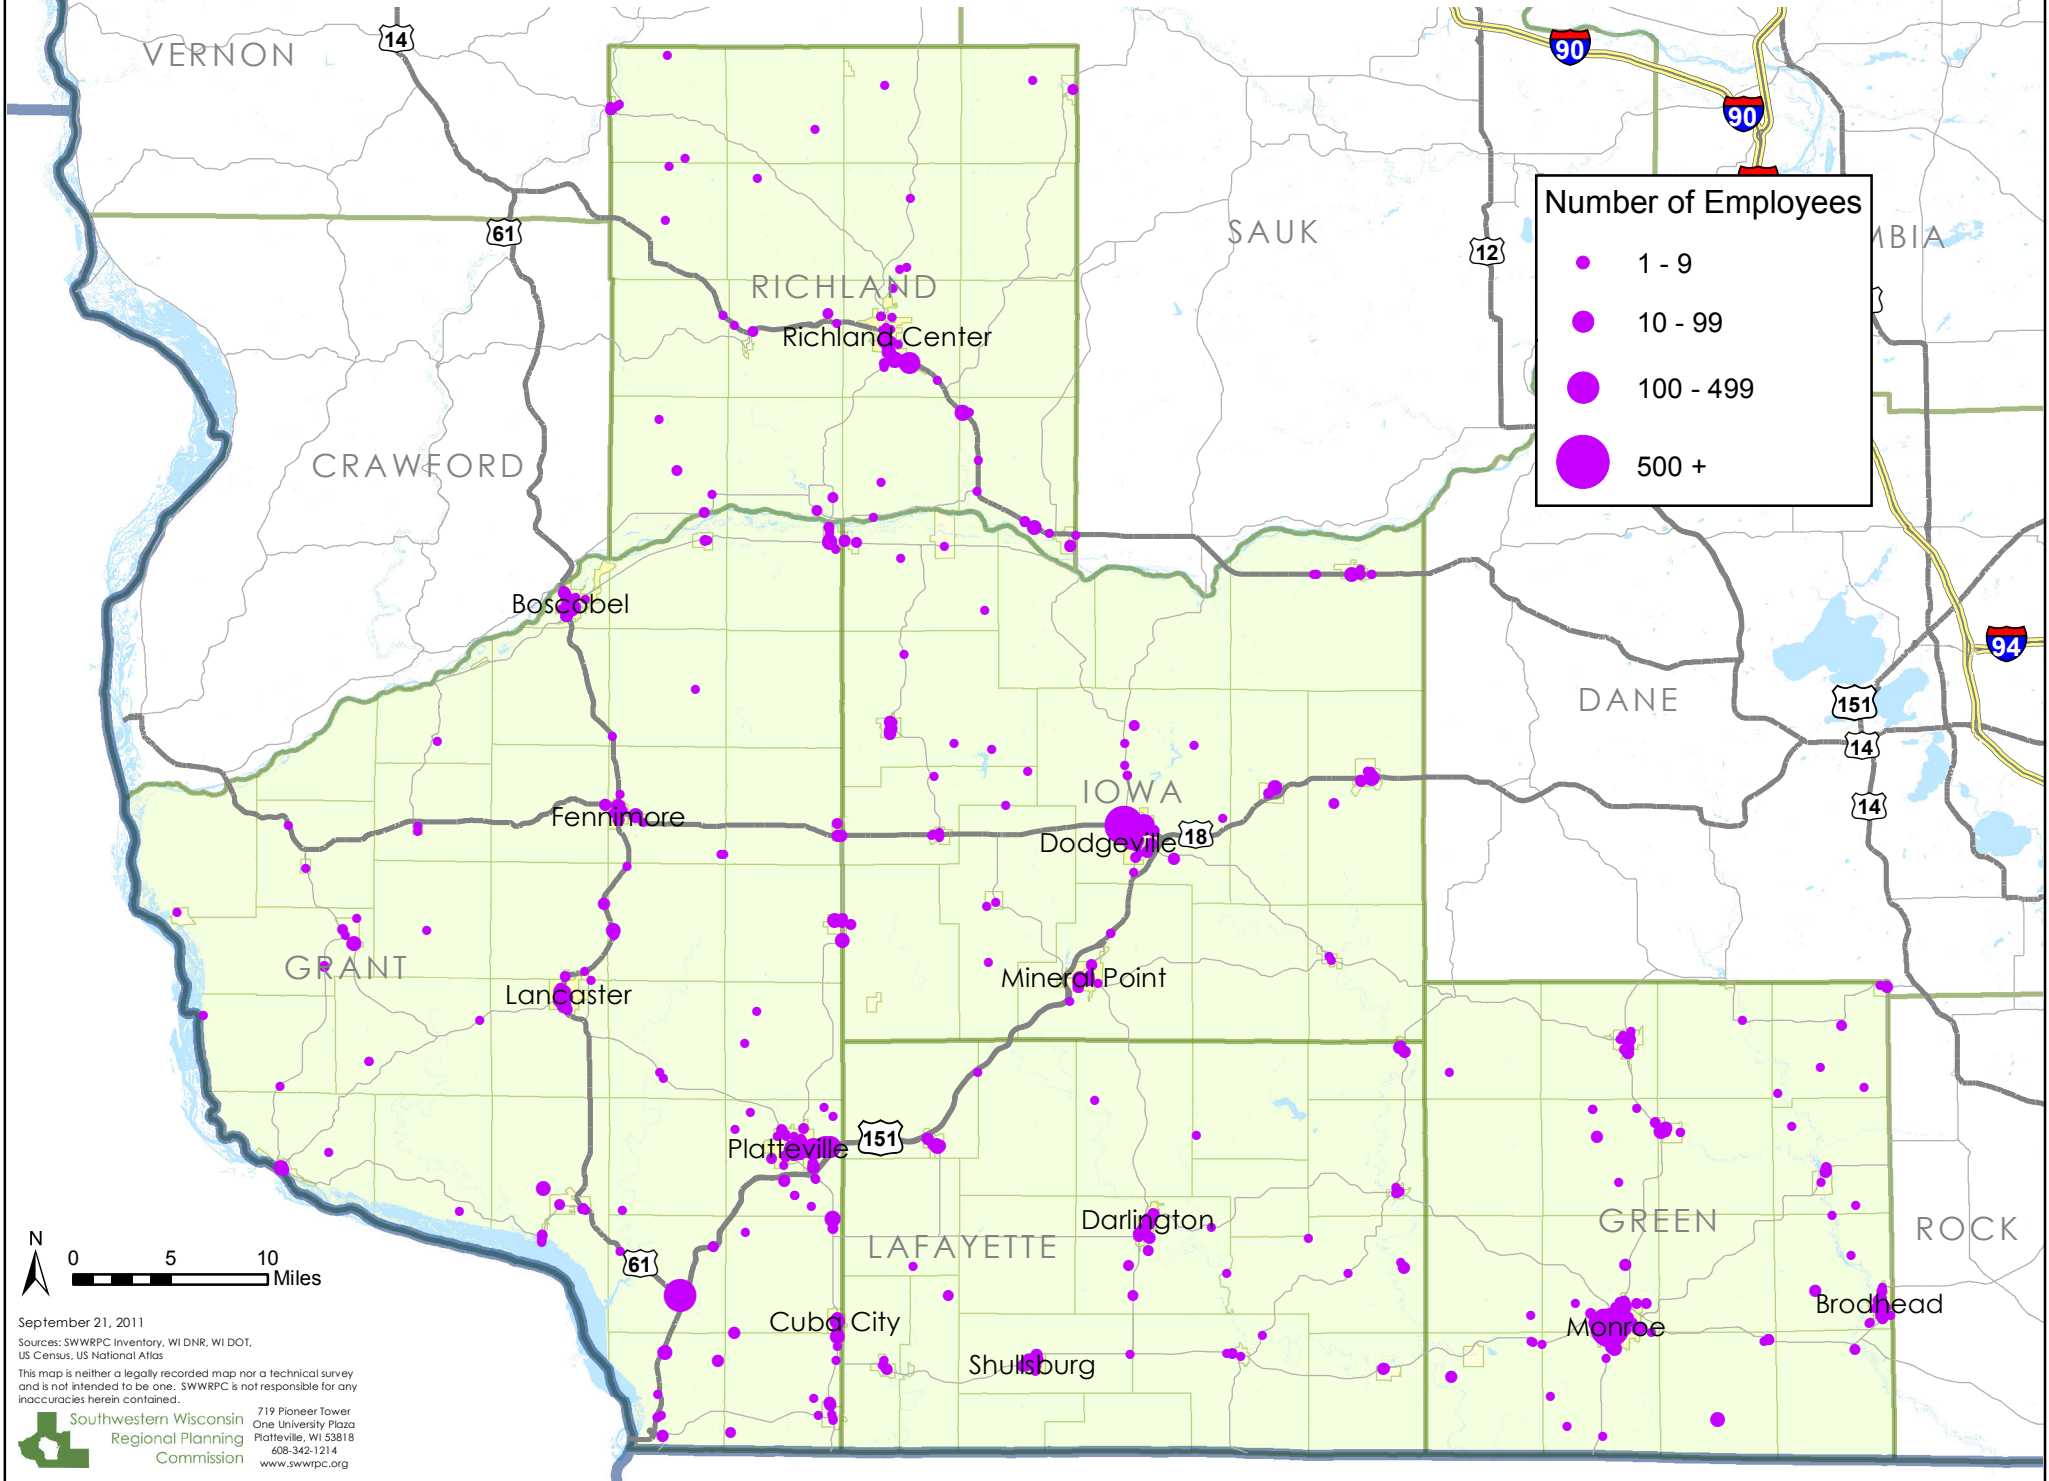

Map 6.2.1: Retail Businesses in Southwestern Wisconsin

Number of Employees

- 1 - 9
- 10 - 99
- 100 - 499
- 500 +

September 21, 2011
 Sources: SWWRPC Inventory, WI DNR, WI DOT, US Census, US National Atlas
 This map is neither a legally recorded map nor a technical survey and is not intended to be one. SWWRPC is not responsible for any inaccuracies herein contained.

Southwestern Wisconsin Regional Planning Commission
 719 Pioneer Tower
 One University Plaza
 Platteville, WI 53818
 608-342-1214
 www.swwrpc.org