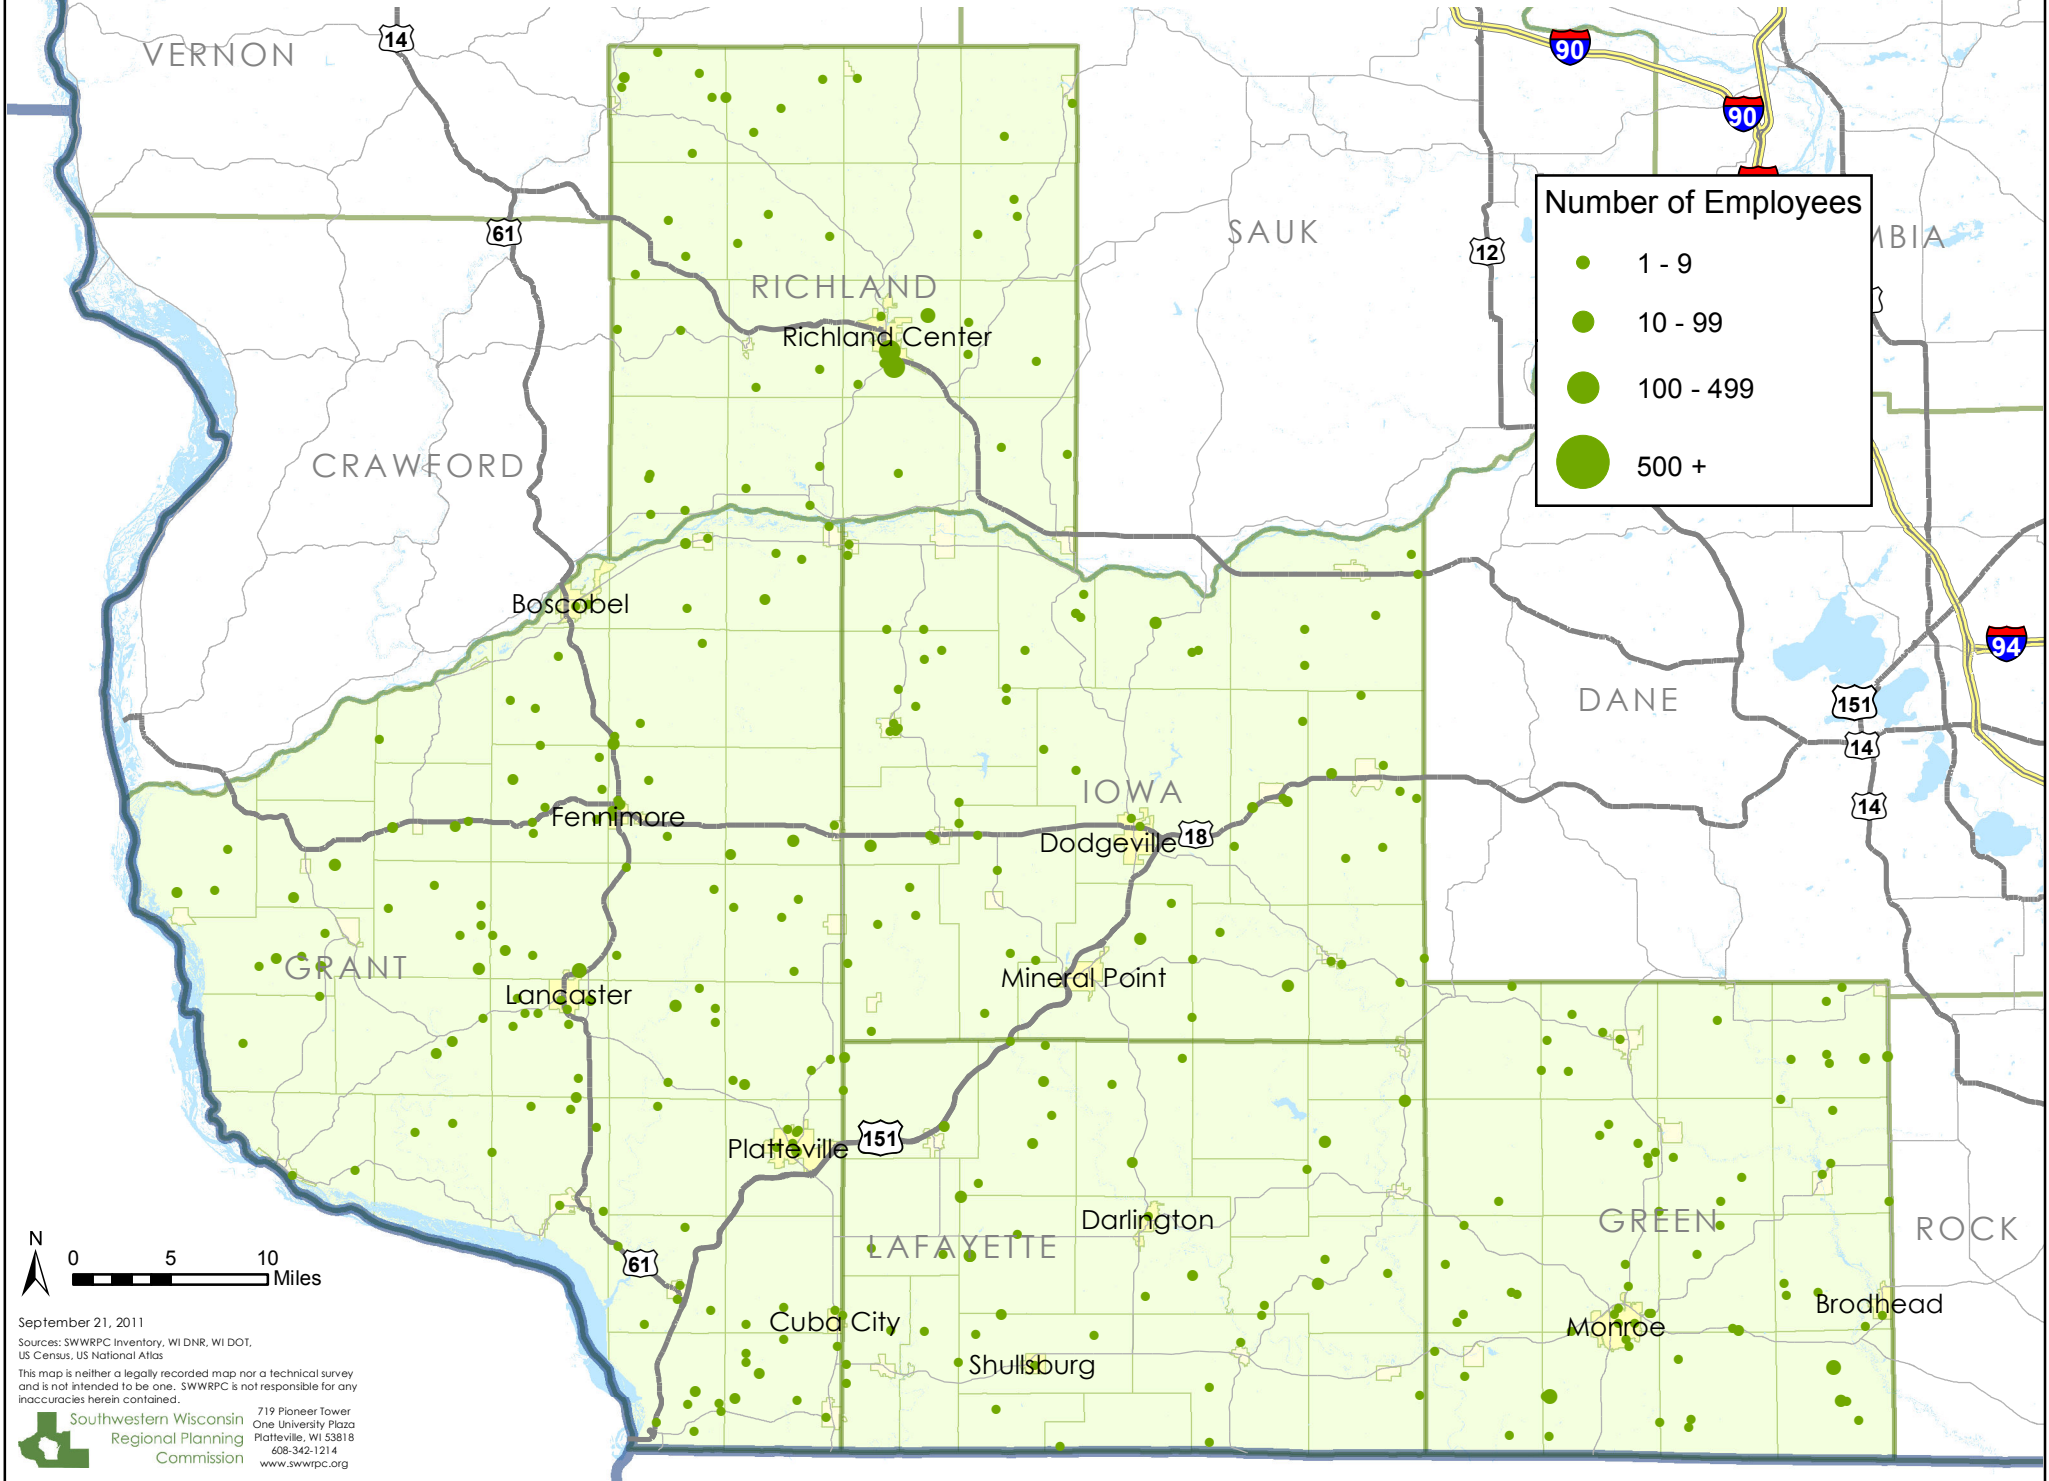

Map 6.2.2: Agriculture Businesses in Southwestern Wisconsin

Number of Employees

- 1 - 9
- 10 - 99
- 100 - 499
- 500 +

September 21, 2011
 Sources: SWWRPC Inventory, WI DNR, WI DOT, US Census, US National Atlas
 This map is neither a legally recorded map nor a technical survey and is not intended to be one. SWWRPC is not responsible for any inaccuracies herein contained.

Southwestern Wisconsin Regional Planning Commission
 719 Pioneer Tower
 One University Plaza
 Platteville, WI 53818
 608-342-1214
 www.swwrpc.org