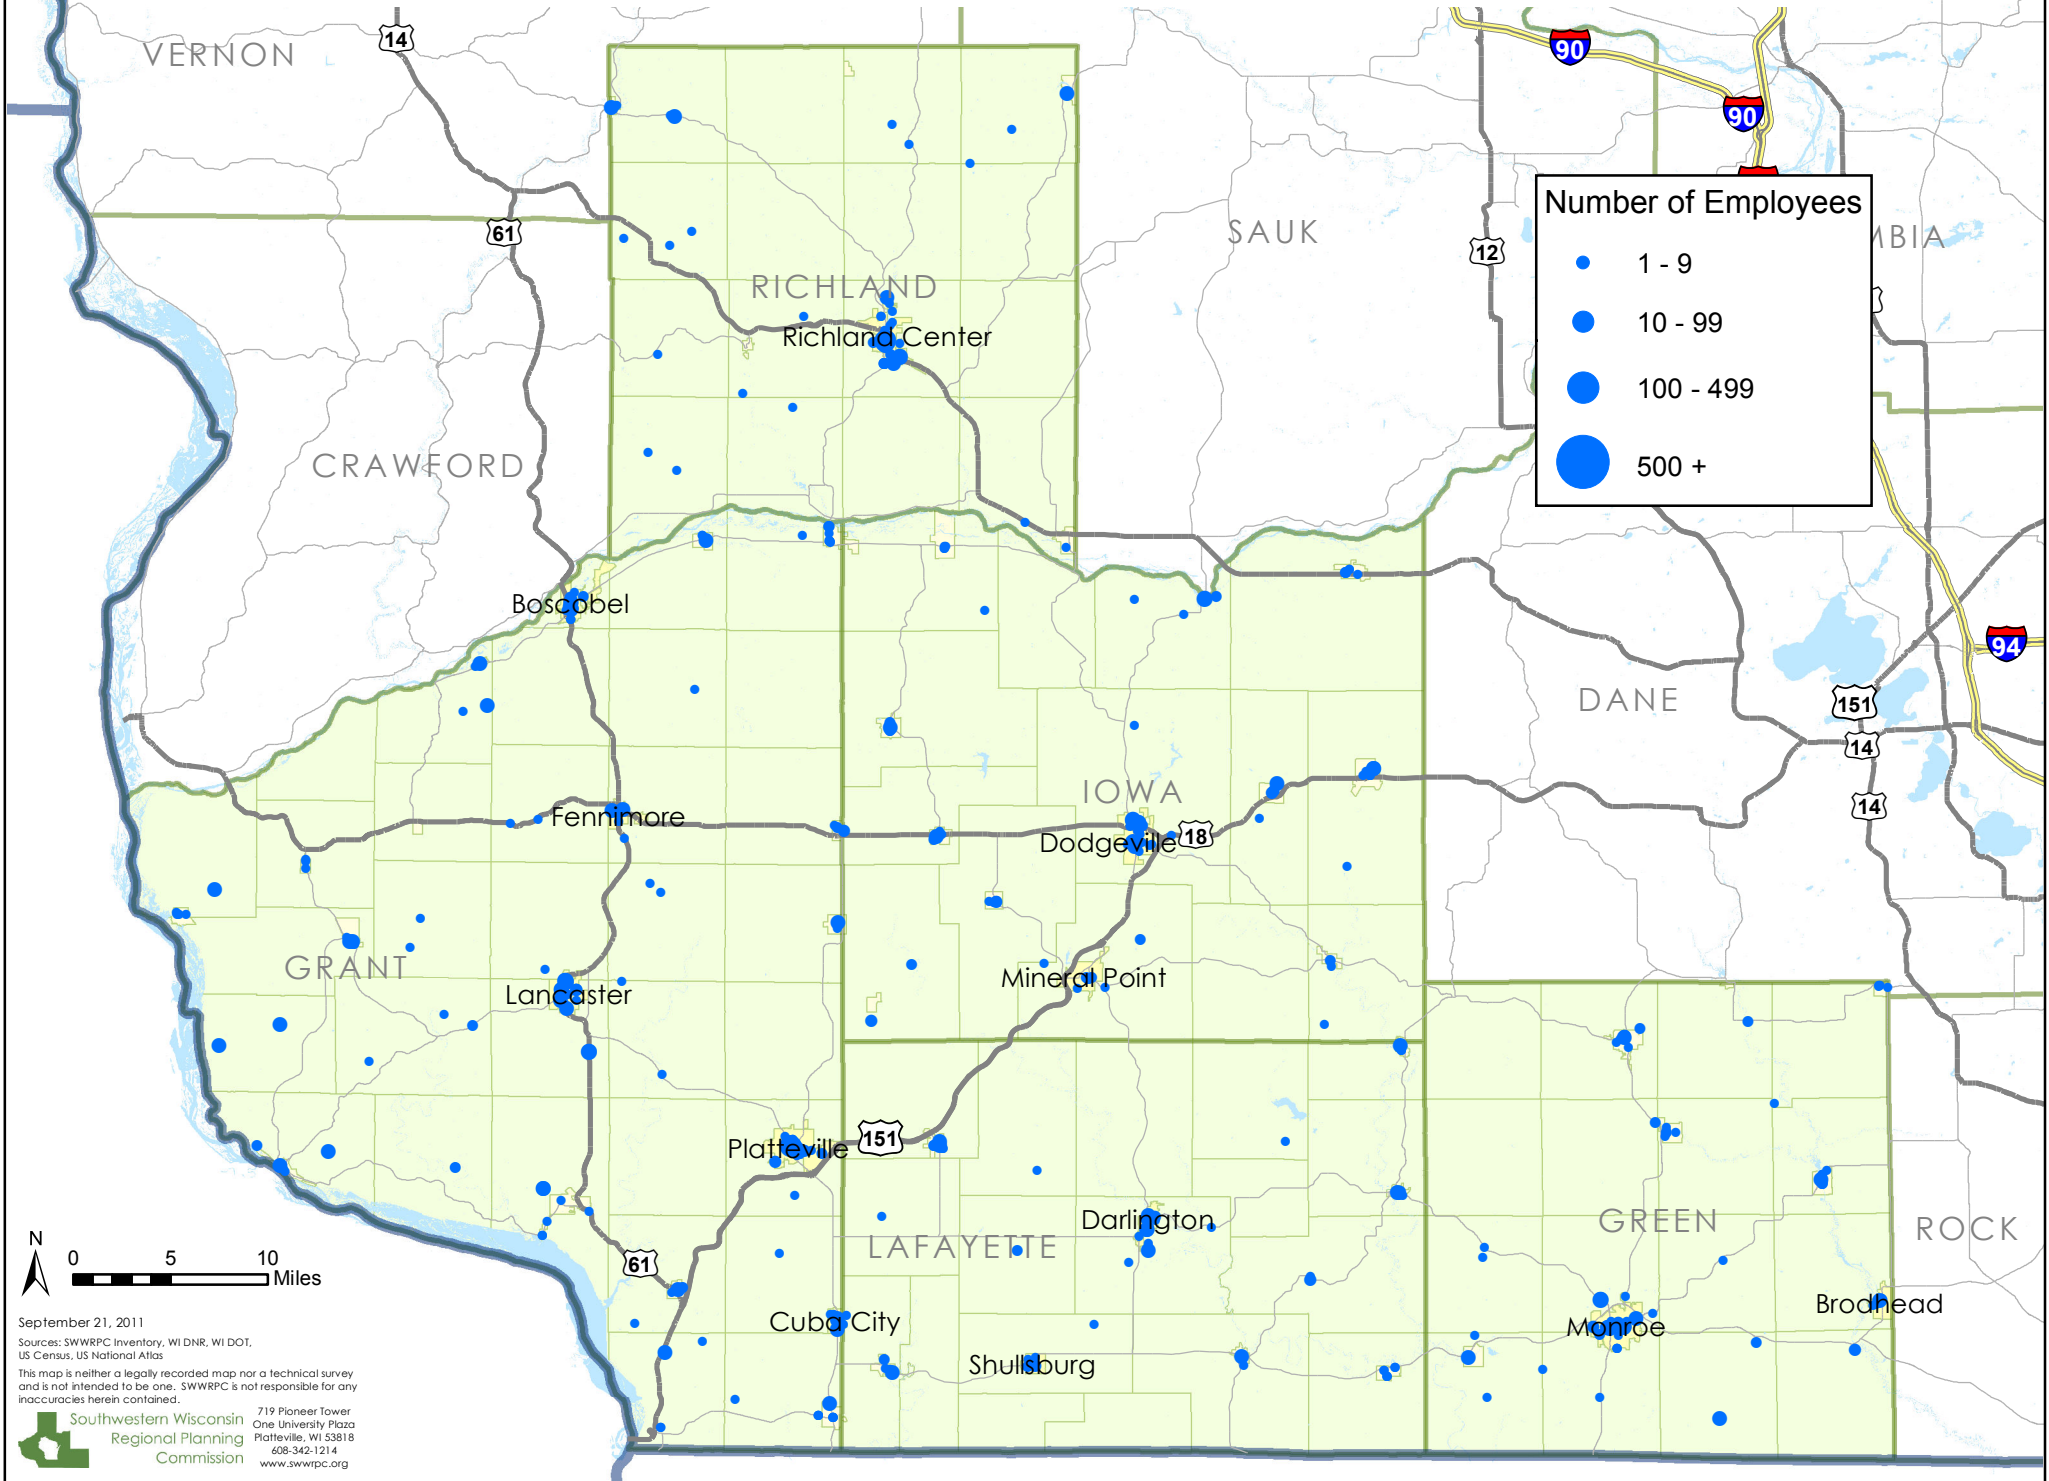

# Map 6.2.3: Government Employers in Southwestern Wisconsin

**Number of Employees**

- 1 - 9
- 10 - 99
- 100 - 499
- 500 +

September 21, 2011  
 Sources: SWWRPC Inventory, WI DNR, WI DOT, US Census, US National Atlas  
 This map is neither a legally recorded map nor a technical survey and is not intended to be one. SWWRPC is not responsible for any inaccuracies herein contained.

**Southwestern Wisconsin Regional Planning Commission**  
 719 Pioneer Tower  
 One University Plaza  
 Platteville, WI 53818  
 608-342-1214  
 www.swwrpc.org