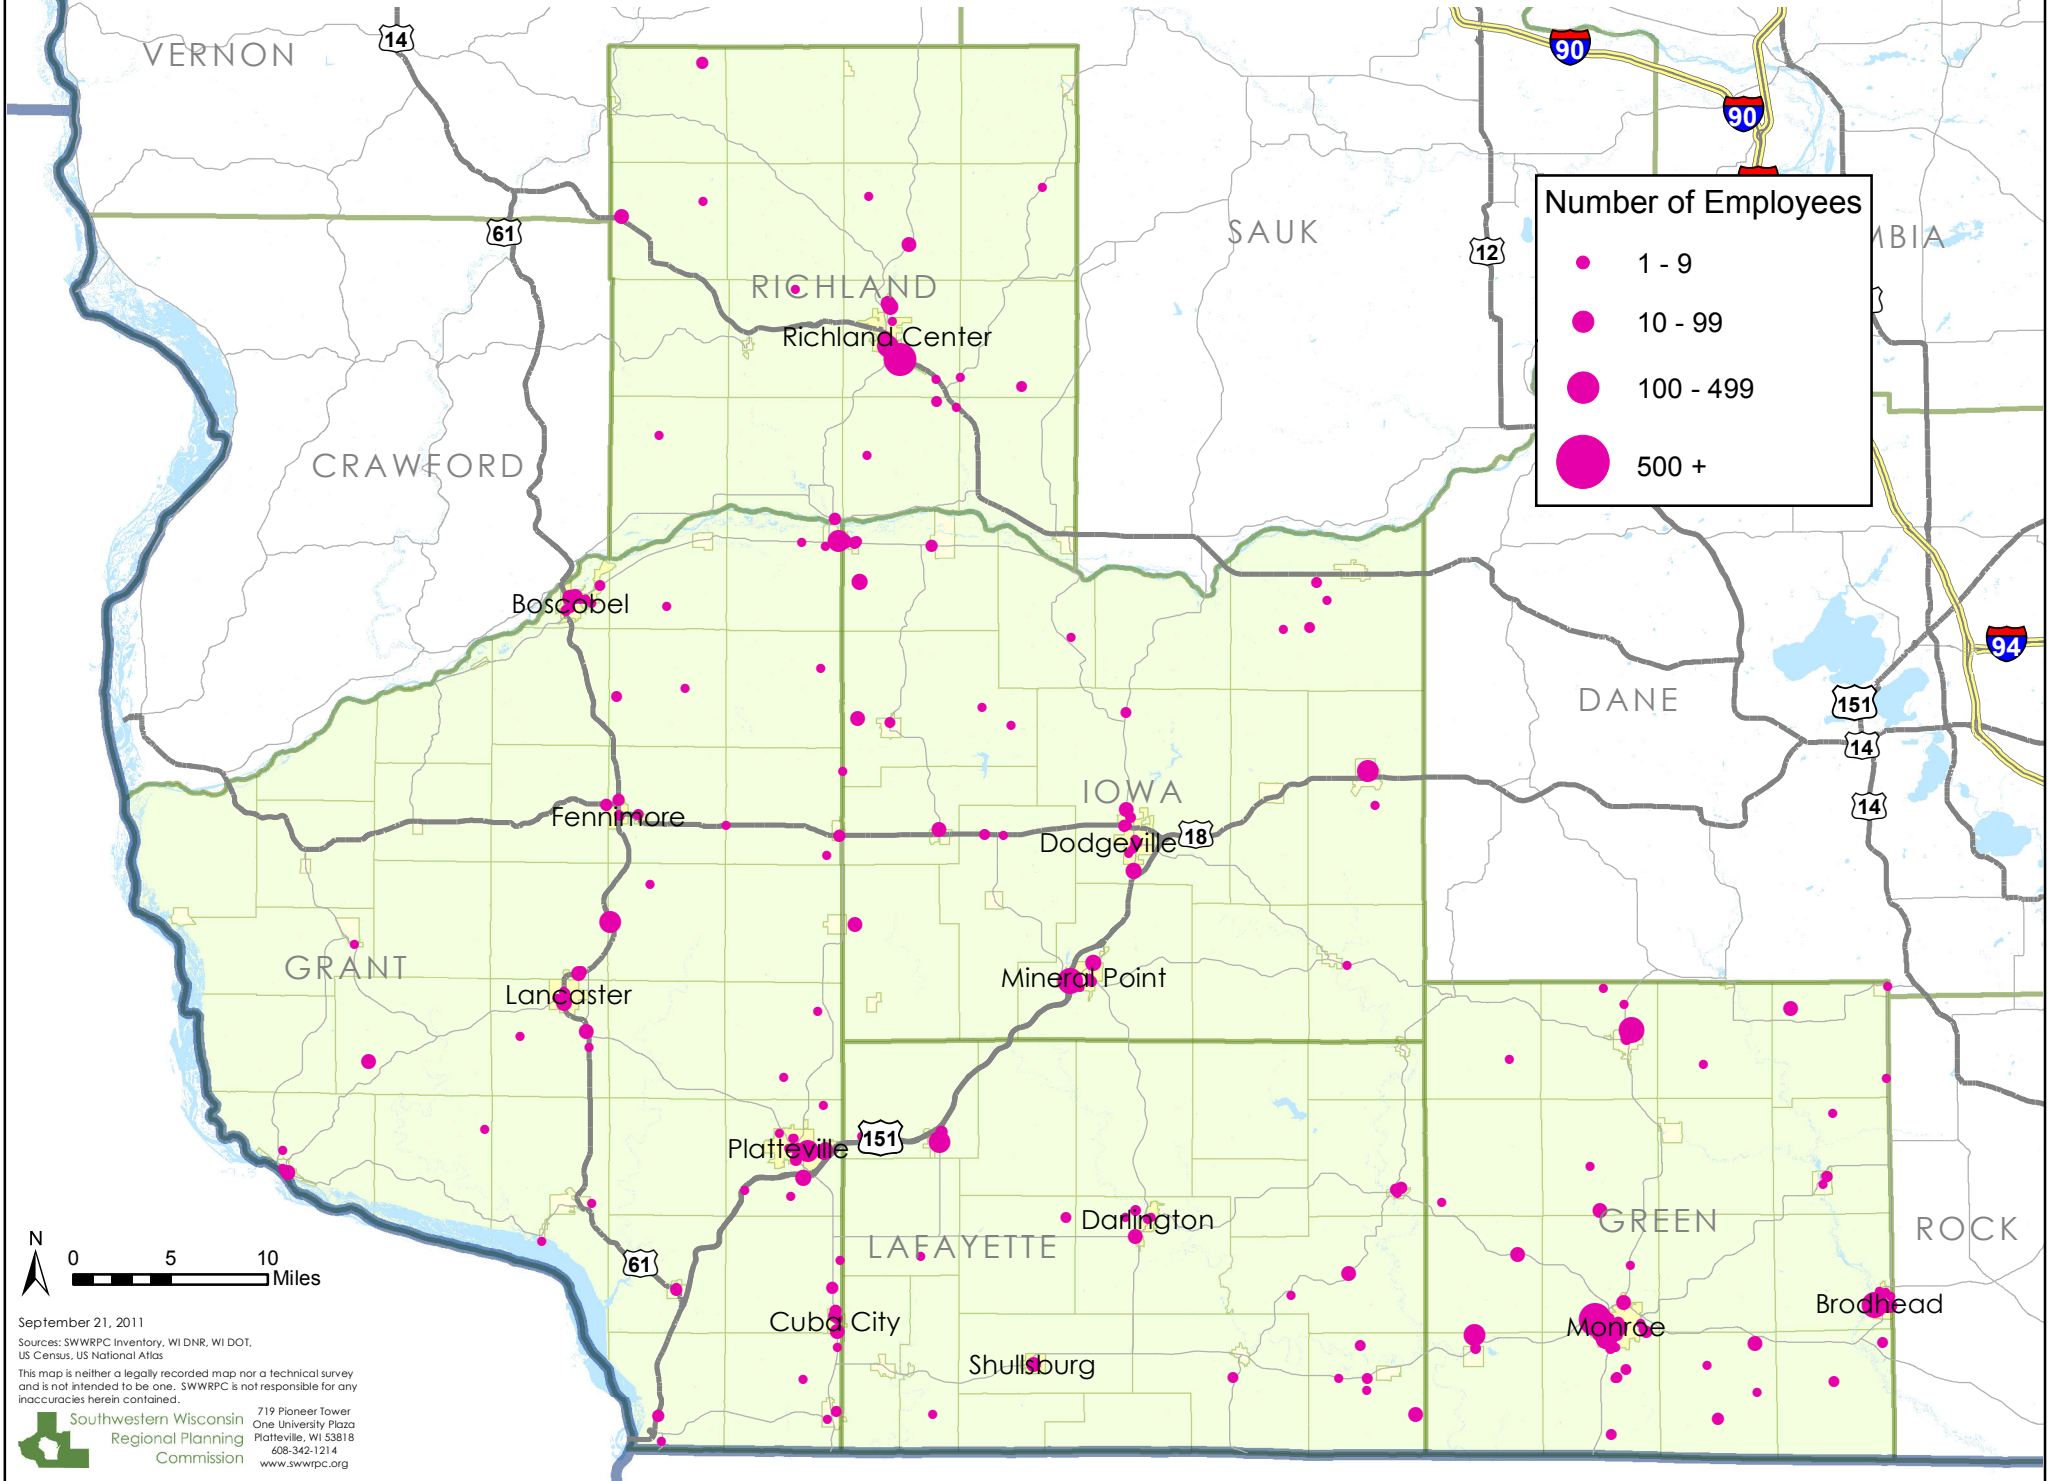

# Map 6.2.4: Manufacturing Businesses in Southwestern Wisconsin

September 21, 2011  
 Sources: SWWRPC Inventory, WI DNR, WI DOT, US Census, US National Atlas  
 This map is neither a legally recorded map nor a technical survey and is not intended to be one. SWWRPC is not responsible for any inaccuracies herein contained.

Southwestern Wisconsin Regional Planning Commission  
 719 Pioneer Tower  
 One University Plaza  
 Platteville, WI 53818  
 608-342-1214  
 www.swwrpc.org