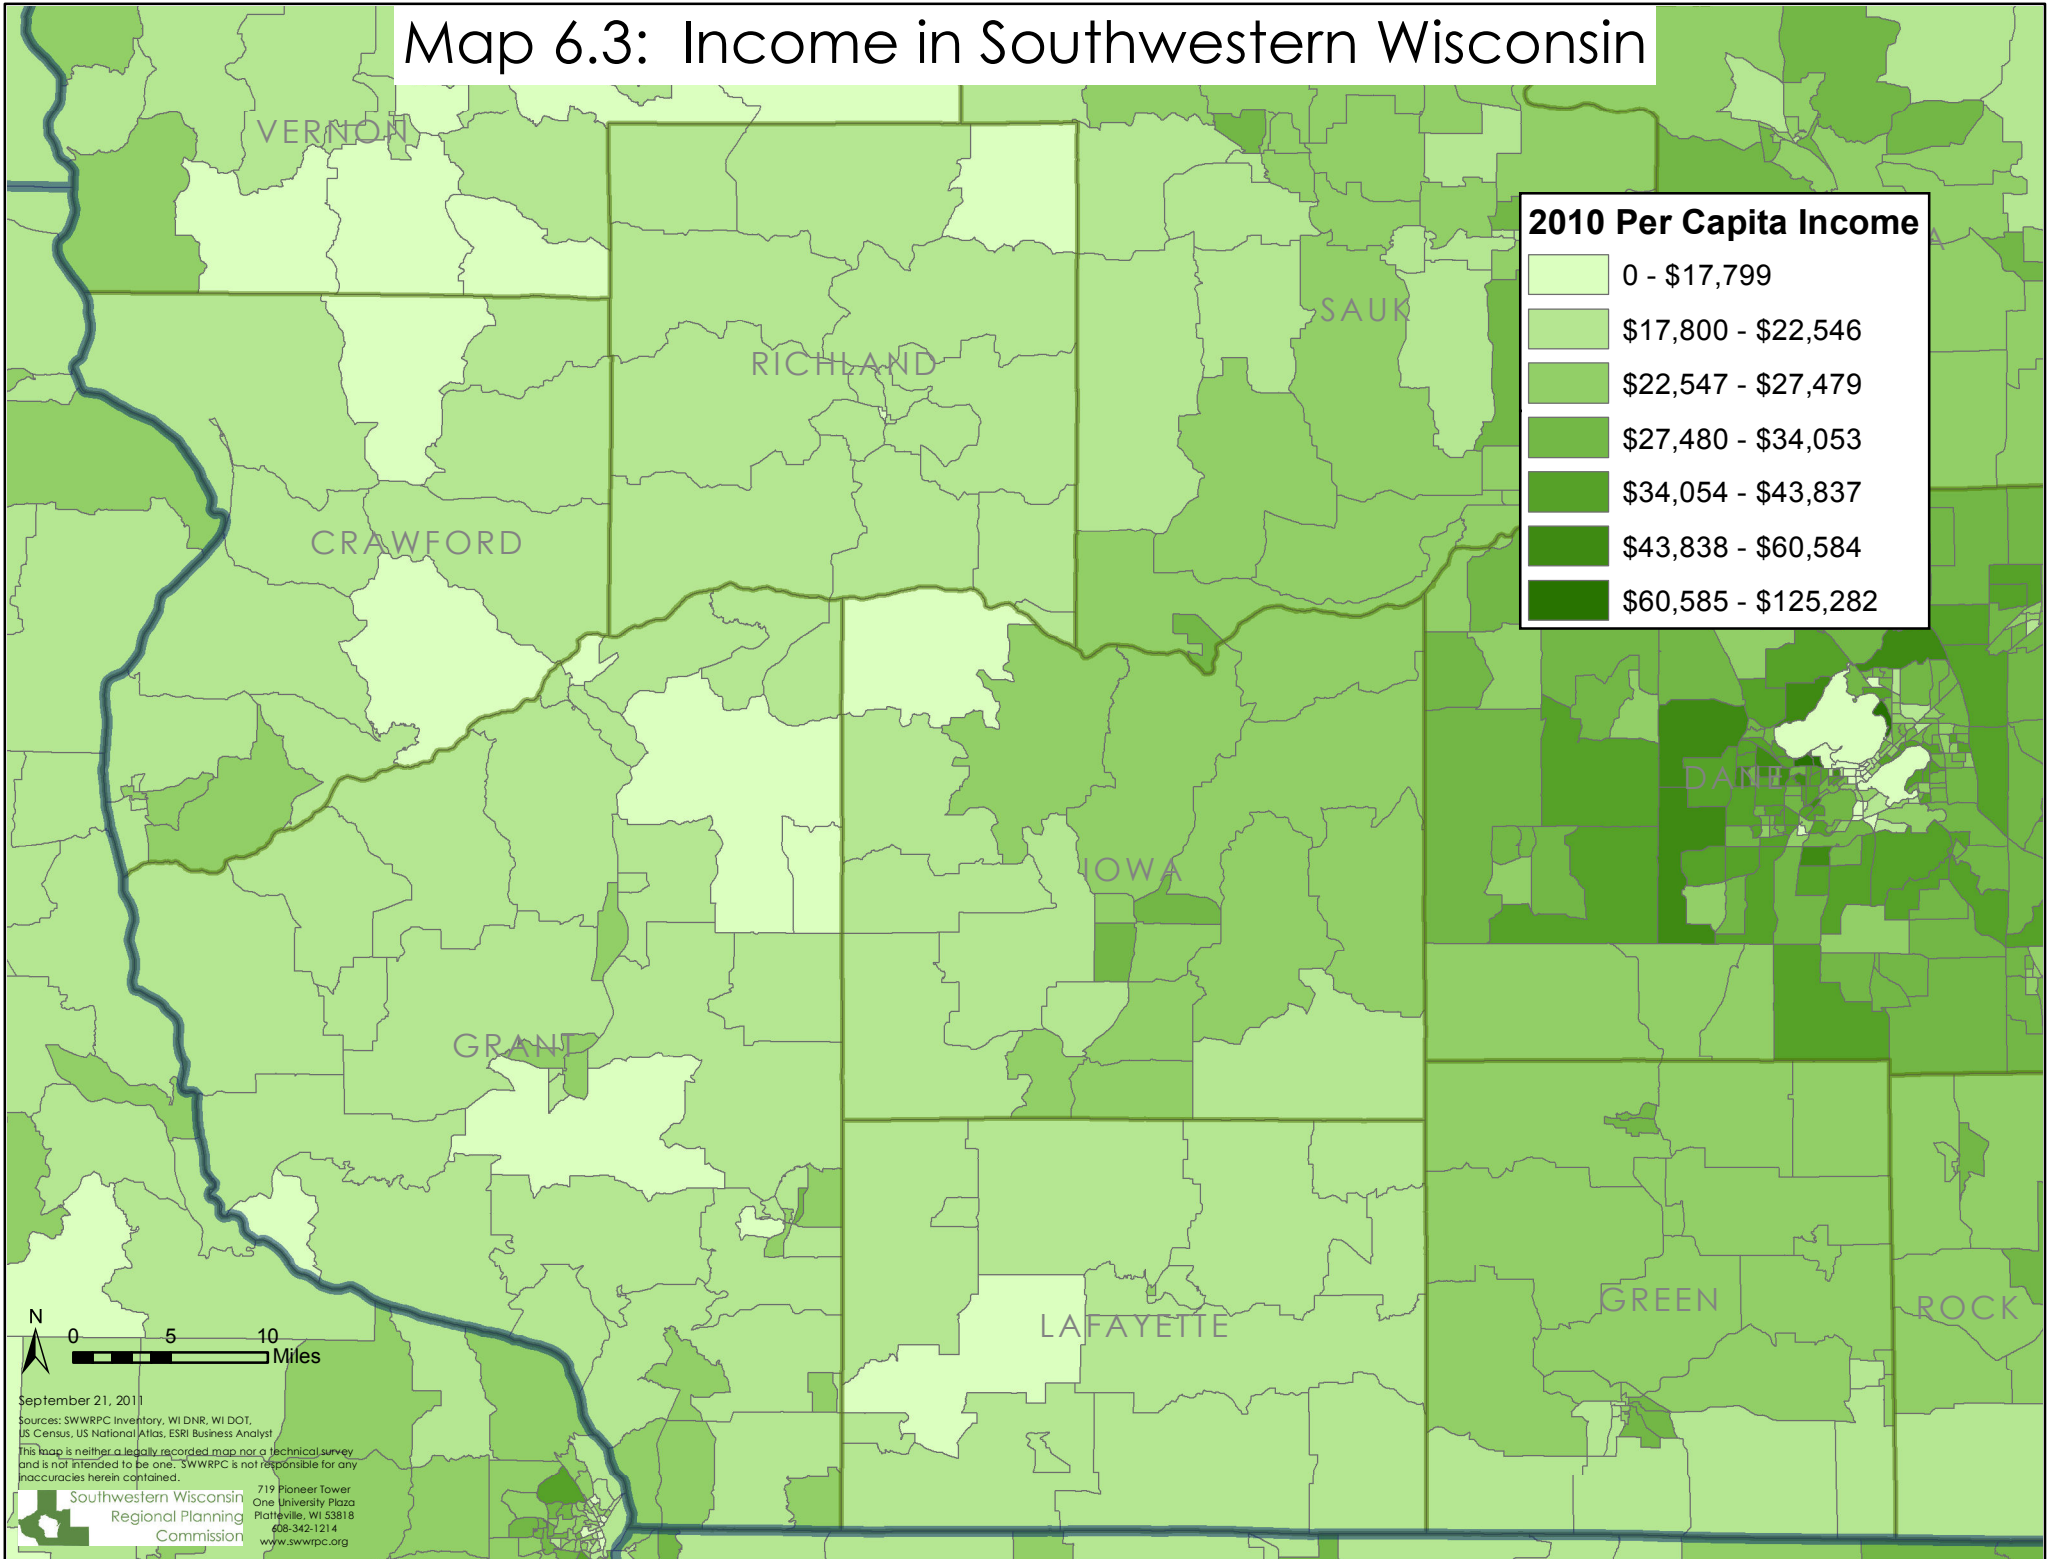

Map 6.3: Income in Southwestern Wisconsin

N
0 5 10 Miles

September 21, 2011
Sources: SWWRPC Inventory, WI DNR, WI DOT, US Census, US National Atlas, ESRI Business Analyst
This map is neither a legally recorded map nor a technical survey and is not intended to be one. SWWRPC is not responsible for any inaccuracies herein contained.
Southwestern Wisconsin Regional Planning Commission
719 Pioneer Tower
One University Plaza
Platteville, WI 53818
608-342-1214
www.swwrpc.org